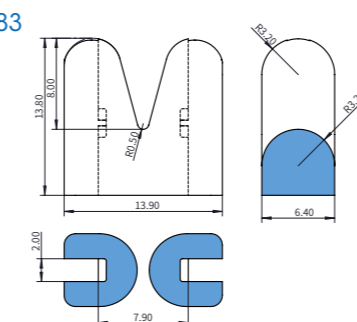

03 U型导丝器
THREAD GUIDES

● GD009

● SD015

● SP006

● AP084

● AJ110

● AD169

● AP083